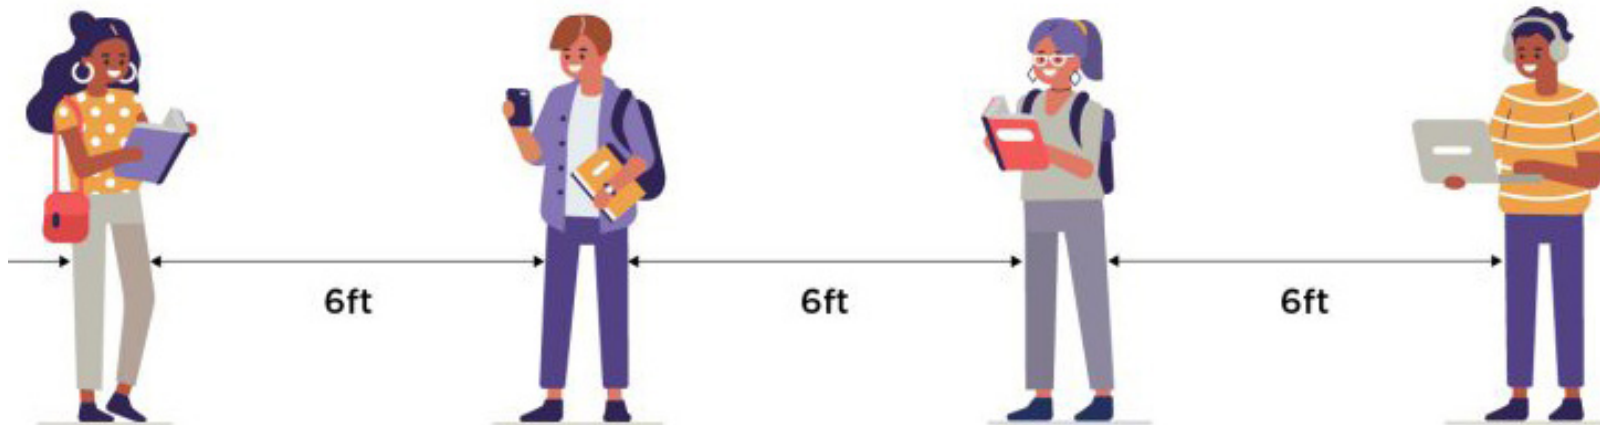

STOP THE SPREAD OF CORONAVIRUS

SOCIAL DISTANCING:

PLEASE MAINTAIN 6FT (1.8M) OF
DISTANCE AT ALL TIMES IN PUBLIC

PLEASE QUEUE OUTSIDE

ONLY ___ PEOPLE IN SHOP AT ONE TIME

**SOCIAL DISTANCING: MAINTAIN 6FT (1.8M)
OF DISTANCE AT ALL TIMES IN PUBLIC**